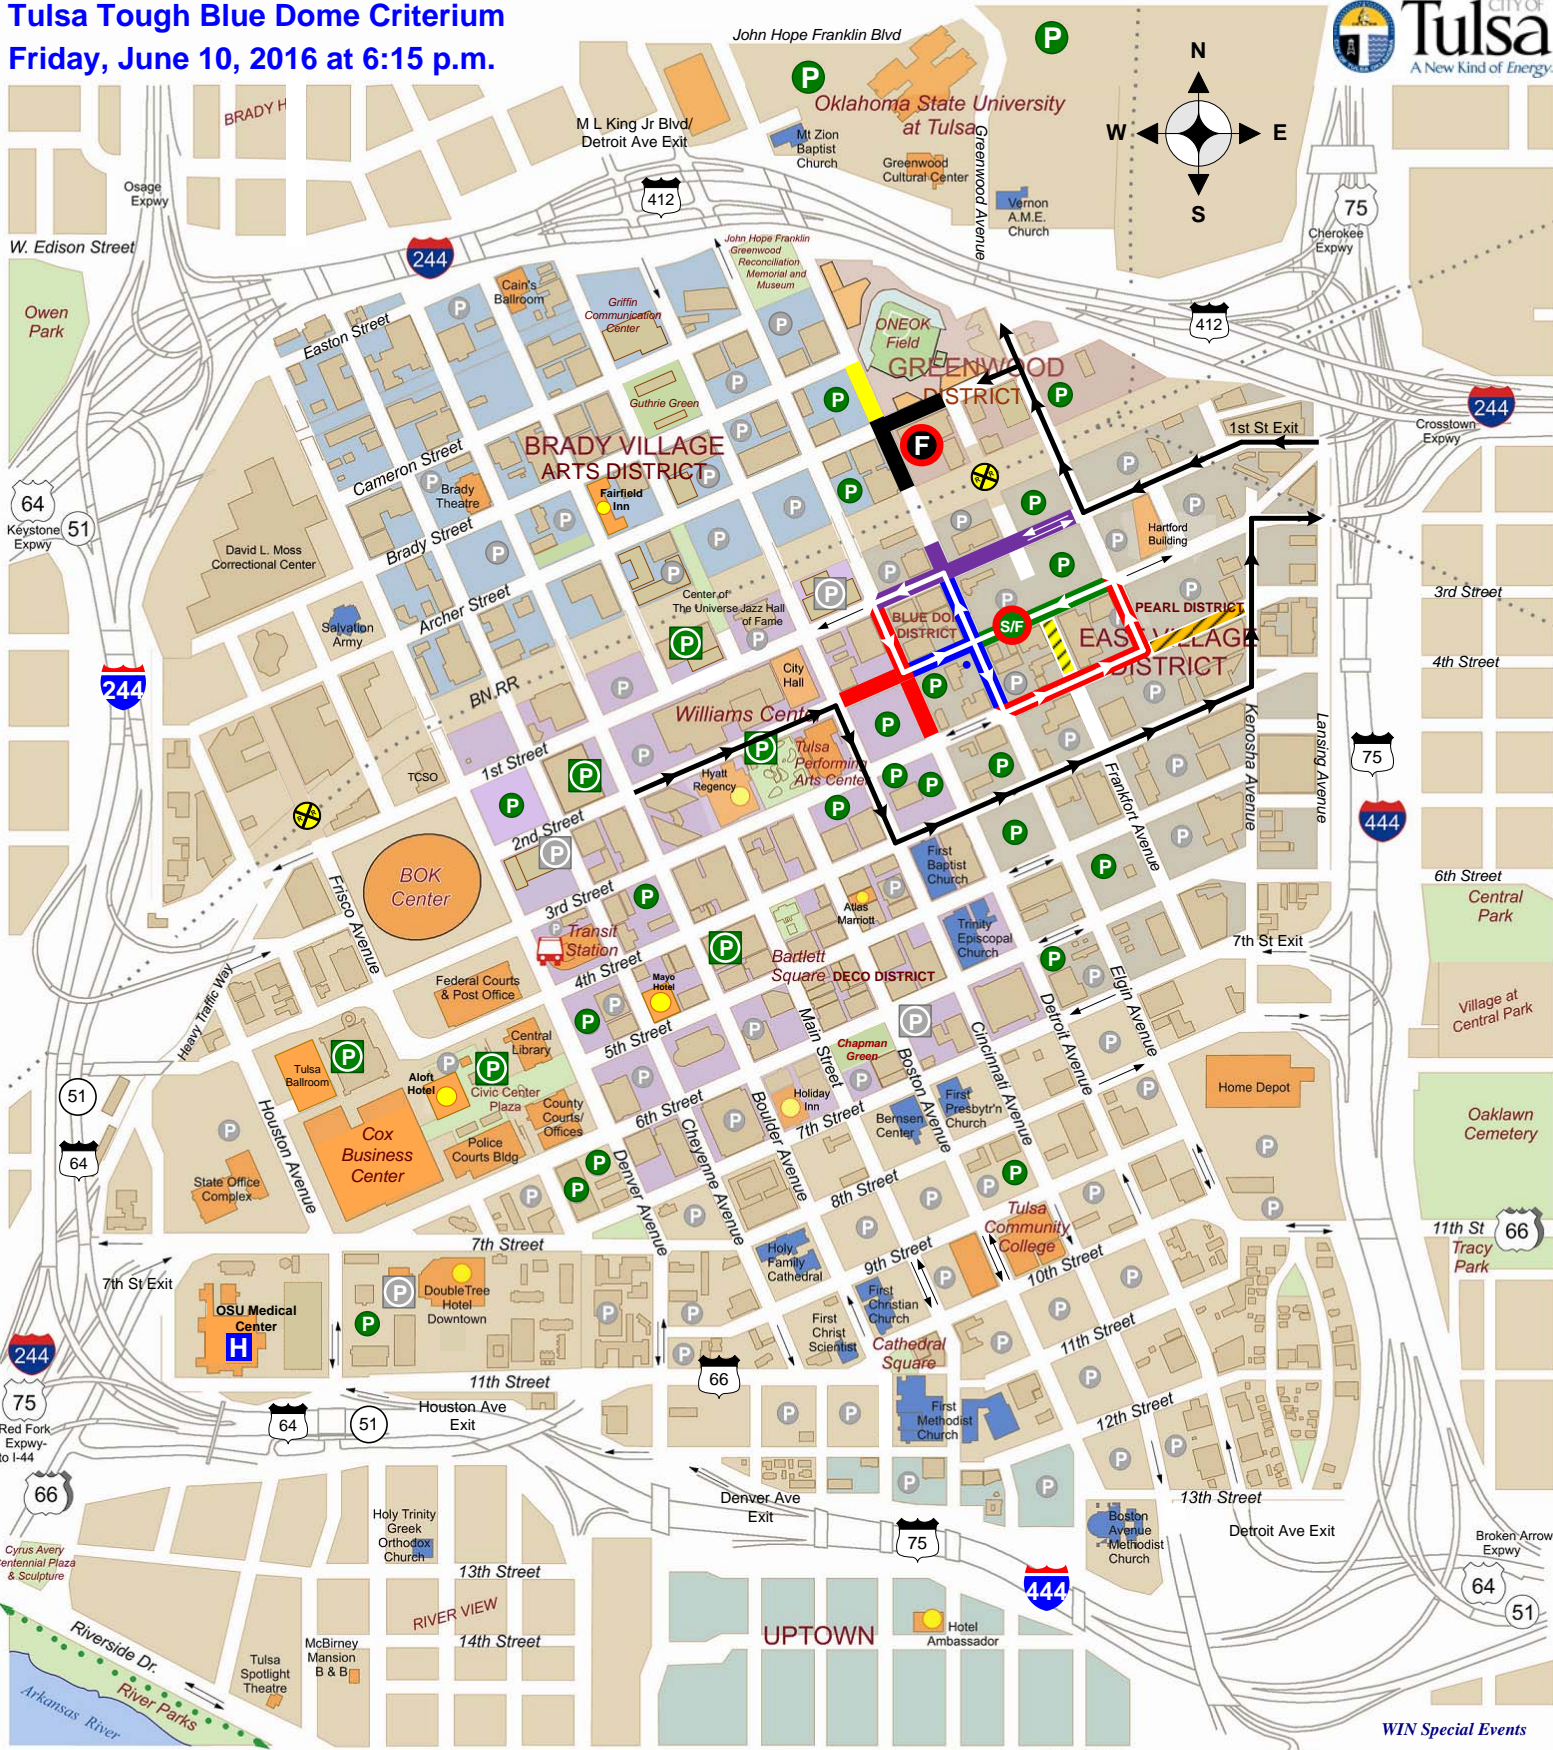

Tulsa Tough Blue Dome Criterium

Friday, June 10, 2016 at 6:15 p.m.

Public Parking Garage	Restricted Access 8 a.m. to 11 p.m.	Start/Finish Line | Road Closure 11 a.m. to 11 p.m.
Private Parking Garage	Restricted Access 5 to 11 p.m.	Road Closure 1 to 11 p.m.
Public Parking Lot		Two-Way Traffic to Parking Lot | Road Closure 4 to 11 p.m.
Private Parking Lot		Road Closure 5:15 to 11 p.m. | Detour During Closure
Game Road Closure 7 a.m. to 11 p.m.		Fireworks Zone | Road Closure 8:30 to 11 p.m.

WIN Special Events
to CHERRY STREET →